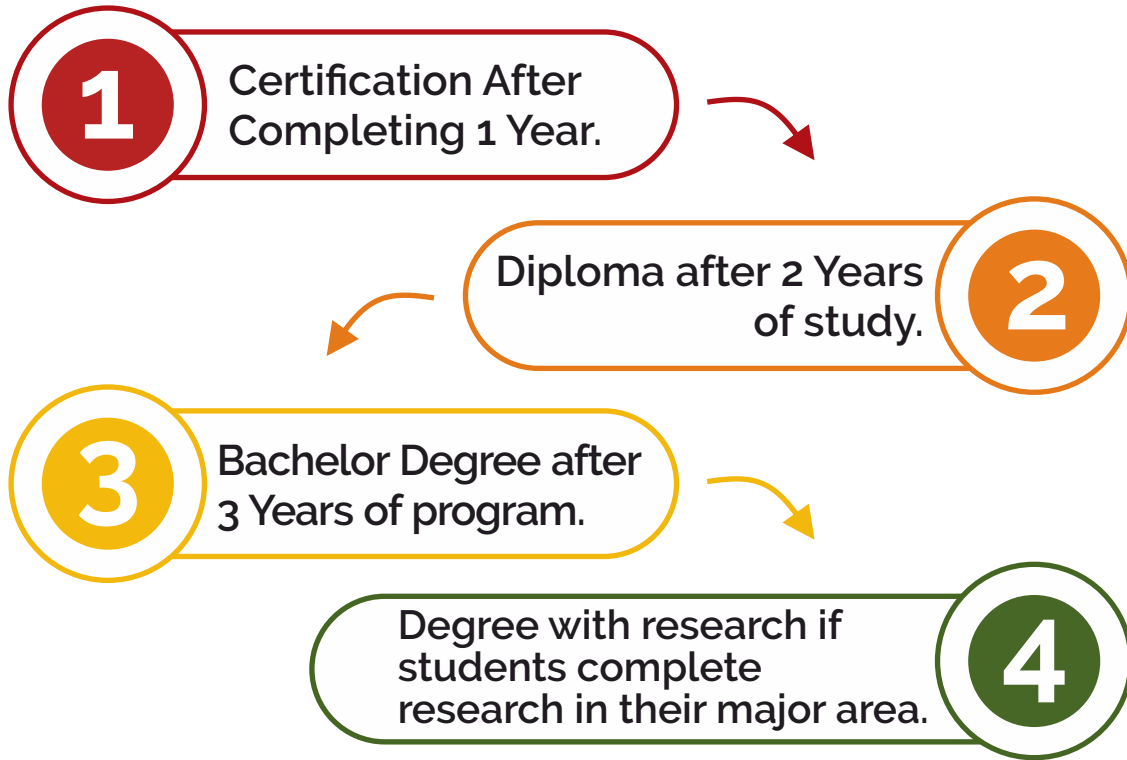

SCIENCE PROGRAM CHART